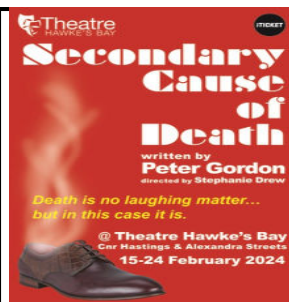

Access to Toilets & Morning Tea at St Matthew's

Whilst we excitedly await the completion of the repurposing of areas inside our church, toilet's are now only available in St Matthew's Church Hall. From today, morning tea will be served in the hall after our 10am service, do join us.

If you're interested in helping serve this morning tea, once a month or even as a 'back up', it would be so appreciated.

Call our Parish Administrator, Tracey on 06 878 9476.

The Anglican Parish of Greater Hastings AGM 2024

Will be held on Sunday 24 March 2024, following the 10am service.

Please prayerfully consider who you might Nominate and Second for significant Parish Positions of Vestry Member, People's Warden, and Synods Representative?

The Anglican Parish of Greater Hastings requires Creative and Curious parishioners who show Competence, Capability and Capacity to be considered for Vestry Member, People's Warden, and Synods Representative.

Is that you or a fellow regular worshipper you know? Nomination Forms now available, closing date for nominations **noon, Sunday 17 March.**

Music, beautiful music...

Join us as the 2024 season of performances hosted by Hastings Music Society gets underway, today and every second Sunday of the month at St Matthew's Church, 2pm.

Stephanie Drew, (Parishioner) is directing 'Secondary Cause of Death' by Peter Gordon. This play will be performed at Theatre Hawke's Bay. Please support Stephanie and live theatre by considering attending this production.

David van Oeveren will be going on Friday 23 February. If you would like to join him purchase your own ticket(s) from <https://www.iticket.co.nz/events/2024/feb/secondary-cause-of-death> and let David know you are going. The plan is to meet up in the Foyer at 7pm.

Deficit Mitigation Brainstorm

Sunday 25 February 3.30 – 5pm.

The Vestry will be bringing a Deficit Budget to the A.G.M. caused by an exponential increase in Insurance Premiums. This meeting is to brainstorm potential solutions to be implemented over 2024 to aim for a neutral budget for 2025. To be held at St Matthew's, Hastings.